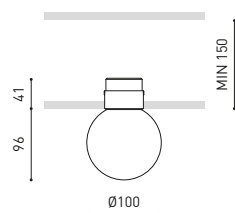

220
240 V~ | IP20 | CRI>90 | L90B10 > 60.000h

① OPTIONS*

1	No DIM
2	DIM DALI
3	DIM Push

DIM PHASE CUT & OTHER DIM OPTIONS
PLEASE CONSULT

ACCESSORY

ALASKA BIG Trimless Accessory** **A426-10-00**

MANDATORY FOR INSTALLATION

Ø54

OPTIONAL ACCESSORY

TRIMLESS TOOL D59 X D100mm **A478-00-03**

COLOUR | **N ■** | MATERIAL | AL | OPTICAL GLASS |

RAL » 312

OTHER CCT OPTIONS PLEASE CONSULT

» 288