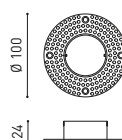

Extended Family
Alaska_P.130
Alaska 24V_P.181
Alaska Fancy Shape_P.238

MORE INFO >>

		P	CCT	I	Flux	LOR
ALASKA Big Trimless	A426-00- ① -0- N 	9,3W	2700K	550mA	1130 lm	37%
	A426-00- ① -1- N 	9,3W	3000K	550mA	1200 lm	37%

220
240 V~ | IP20 | CRI>90 | L90B10 > 60.000h

① OPTIONS*

1	No DIM
2	DIM DALI
3	DIM Push

DIM PHASE CUT & OTHER DIM OPTIONS
PLEASE CONSULT

ACCESSORY

ALASKA BIG Trimless Accessory** **A426-10-00**

MANDATORY FOR INSTALLATION

Ø54

OPTIONAL ACCESSORY

TRIMLESS TOOL D59 X D100mm **A478-00-03**

COLOUR | **N ■** | MATERIAL | AL | OPTICAL GLASS |

RAL » 312

OTHER CCT OPTIONS PLEASE CONSULT

» 288