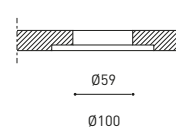

220
240 V~ | IP20 | CRI>90 | L90B10 > 60.000h

① OPTIONS*

1	No DIM
2	DIM DALI
3	DIM Push

DIM PHASE CUT & OTHER DIM OPTIONS
PLEASE CONSULT

ACCESSORY

ALASKA BIG Trimless Accessory** **A426-10-00**

MANDATORY FOR INSTALLATION

Ø54

OPTIONAL ACCESSORY

TRIMLESS TOOL D59 X D100mm **A478-00-03**

COLOUR | **N ■** | MATERIAL | AL | OPTICAL GLASS |

RAL » 312

OTHER CCT OPTIONS PLEASE CONSULT

» 288